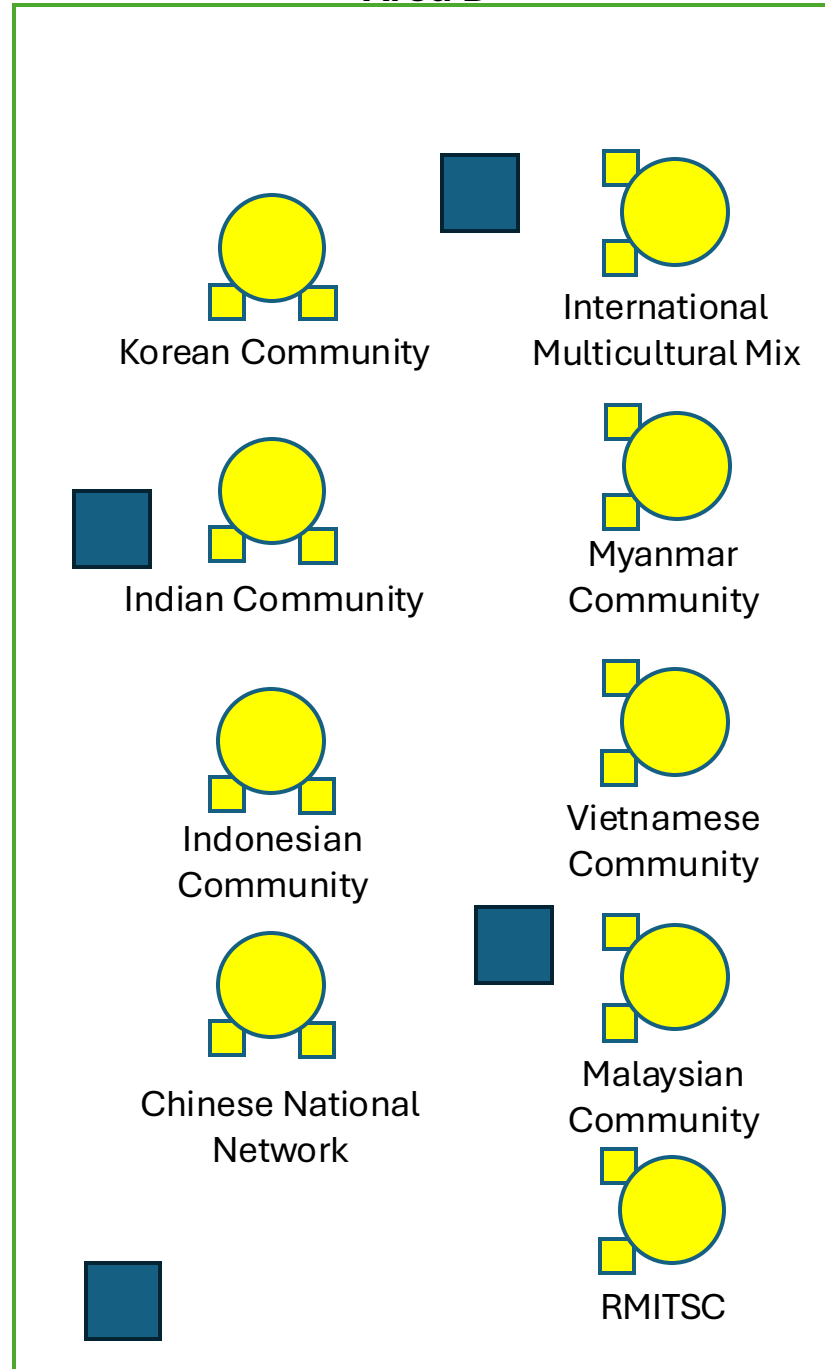

### Area A

### Legend

= Table

= Power Point

# Area B

### International Student Clubs

- SIM Chinese National Network
- SIM Indian Society
- SIM Indonesian Community
- SIM International Multicultural Mix
- SIM Korean Community
- SIM Malaysian Community
- SIM Myanmar Community
- SIM Vietnamese Community